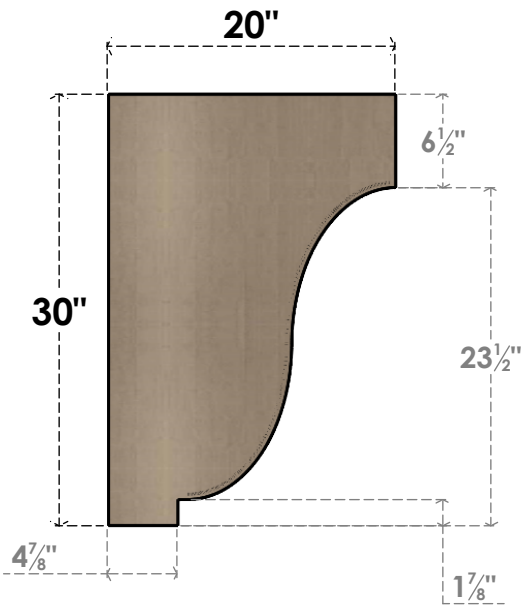

ITEM NUMBER: CORU10X20X30VANRCPR

10"W X 20"D X 30"H SERIES 2 CLASSIC VAN BUREN ROUGH CEDAR
TIMBERTHANE FAUX WOOD CORBEL, PRIMED

SIDE PROFILE

FRONT PROFILE

ISOMETRIC

EKENA MILLWORK
2300 WEST MAIN ST.
CLARKSVILLE, TX 75426
TOLL FREE: 866-607-0453
WWW.EKENAMILLWORK.COM

NOTES

1. INSTALLATION TO BE COMPLETED IN ACCORDANCE WITH MANUFACTURER'S SPECIFICATIONS.
2. DRAWING MAY NOT BE TO SCALE
3. THIS DRAWING IS INTENDED FOR DESIGN AND PLANNING PURPOSES ONLY.
4. ALL INFORMATION CONTAINED HEREIN WAS CURRENT AT THE TIME OF DEVELOPMENT BUT MUST BE REVIEWED AND APPROVED BY THE PRODUCT MANUFACTURER TO BE CONSIDERED ACCURATE.
5. TIMBERTHANE ARCHITECTURAL PRODUCTS ARE MADE FROM HIGH DENSITY URETHANE AND COME FACTORY PRIMED