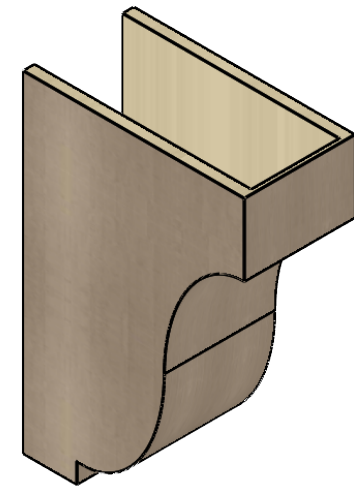

ITEM NUMBER: CORU10X20X30VANRCPR

10"W X 20"D X 30"H SERIES 2 CLASSIC VAN BUREN ROUGH CEDAR
TIMBERTHANE FAUX WOOD CORBEL, PRIMED

SIDE PROFILE

FRONT PROFILE

ISOMETRIC

EKENA MILLWORK
2300 WEST MAIN ST.
CLARKSVILLE, TX 75426
TOLL FREE: 866-607-0453
WWW.EKENAMILLWORK.COM

NOTES

1. INSTALLATION TO BE COMPLETED IN ACCORDANCE WITH MANUFACTURER'S SPECIFICATIONS.
2. DRAWING MAY NOT BE TO SCALE
3. THIS DRAWING IS INTENDED FOR DESIGN AND PLANNING PURPOSES ONLY.
4. ALL INFORMATION CONTAINED HEREIN WAS CURRENT AT THE TIME OF DEVELOPMENT BUT MUST BE REVIEWED AND APPROVED BY THE PRODUCT MANUFACTURER TO BE CONSIDERED ACCURATE.
5. TIMBERTHANE ARCHITECTURAL PRODUCTS ARE MADE FROM HIGH DENSITY URETHANE AND COME FACTORY PRIMED