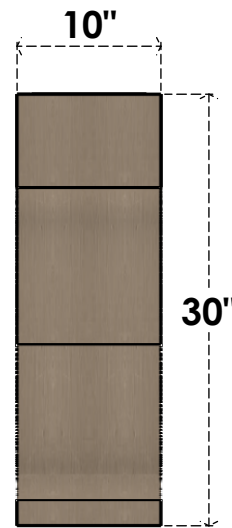

ITEM NUMBER: CORU10X20X30VANRCPR

10"W X 20"D X 30"H SERIES 2 CLASSIC VAN BUREN ROUGH CEDAR
TIMBERTHANE FAUX WOOD CORBEL, PRIMED

SIDE PROFILE

FRONT PROFILE

ISOMETRIC

EKENA MILLWORK
2300 WEST MAIN ST.
CLARKSVILLE, TX 75426
TOLL FREE: 866-607-0453
WWW.EKENAMILLWORK.COM

NOTES

1. INSTALLATION TO BE COMPLETED IN ACCORDANCE WITH MANUFACTURER'S SPECIFICATIONS.
2. DRAWING MAY NOT BE TO SCALE
3. THIS DRAWING IS INTENDED FOR DESIGN AND PLANNING PURPOSES ONLY.
4. ALL INFORMATION CONTAINED HEREIN WAS CURRENT AT THE TIME OF DEVELOPMENT BUT MUST BE REVIEWED AND APPROVED BY THE PRODUCT MANUFACTURER TO BE CONSIDERED ACCURATE.
5. TIMBERTHANE ARCHITECTURAL PRODUCTS ARE MADE FROM HIGH DENSITY URETHANE AND COME FACTORY PRIMED